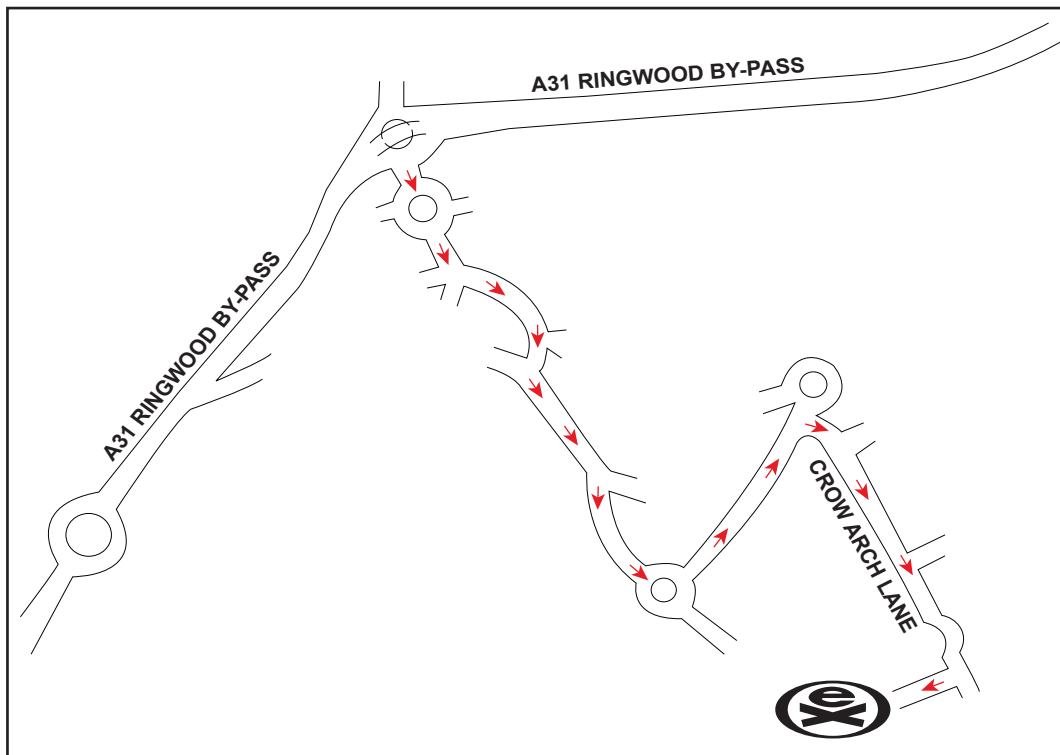

Unit 11
Crow Arch Lane Industrial Estate
Crow Arch Lane
Ringwood
Hampshire
BH24 1PD

Tel: 01425 484280

Extreme Innovations is based in Ringwood, just off the A31 which runs from Southampton to Bournemouth. Going directly North, there is the A338 which goes to Salisbury and beyond.

Crow Arch Lane Industrial Estate is off Crow Arch Lane, proceed along Crow Arch Lane with the Penguin building on your left hand side, over the railway bridge. Crow Arch Lane Industrial estate is on the right, Unit 11 is towards the back of the estate

By Rail

The nearest train station is Brockenhurst, it is approximately a 15 mile taxi journey from the station to Ringwood.